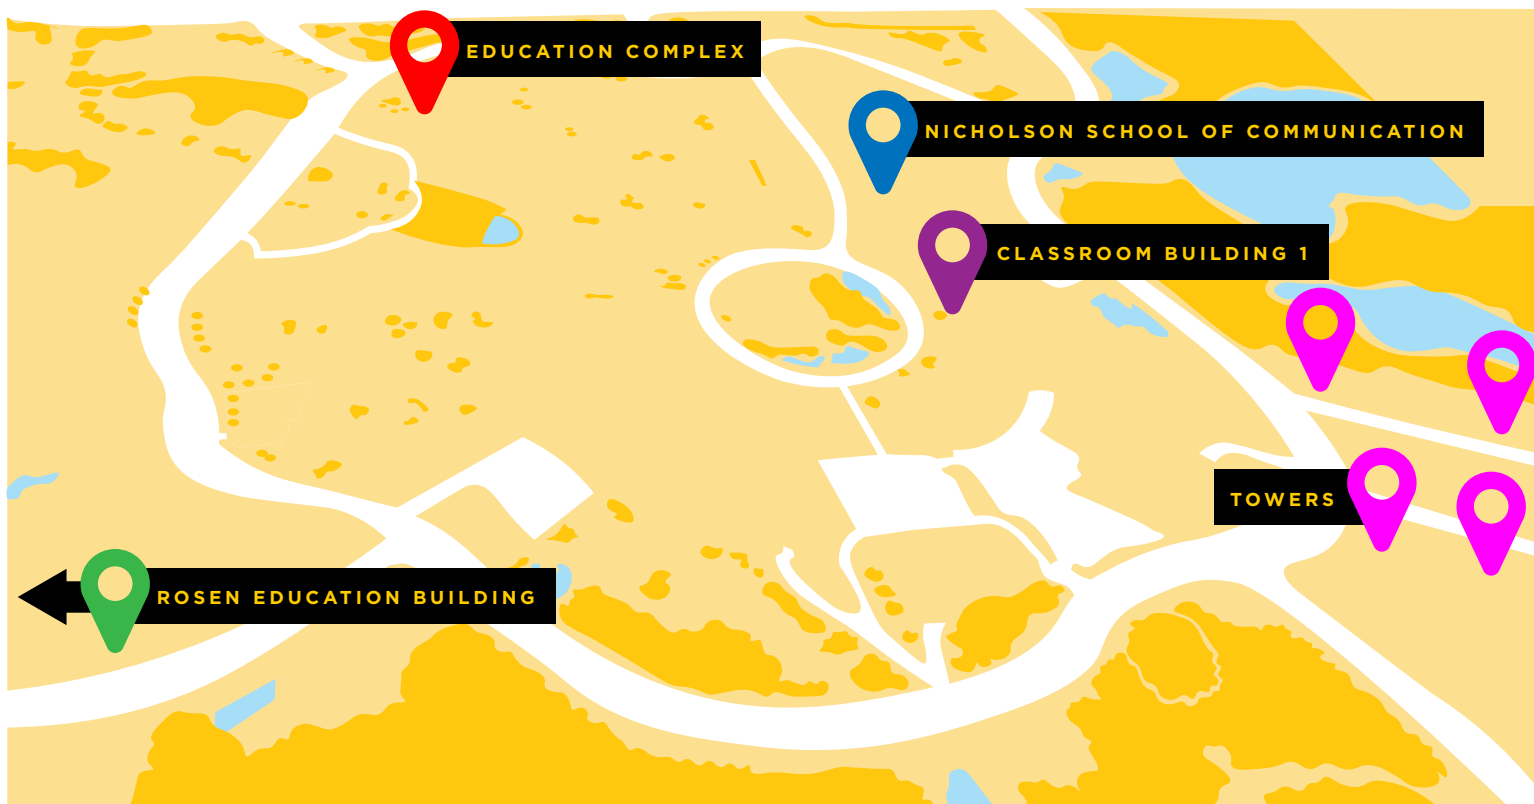

# HURRICANE IRMA RIDE-OUT LOCATIONS

 **EDUCATION COMPLEX**  
*Nike  
Hercules  
Neptune*

 **NICHOLSON SCHOOL OF COMMUNICATION**  
*Greek Housing    North View  
Knights Circle    Residents w/  
Pointe at Central    Special Needs*

 **CLASSROOM BUILDING 1**  
*Libra  
Apollo  
Lake Claire*

 **TOWERS @ KNIGHTS PLAZA**  
*Residents in all 4 Towers can remain in their buildings.*

 **ROSEN EDUCATION BUILDING**  
*Rosen College Apartments*